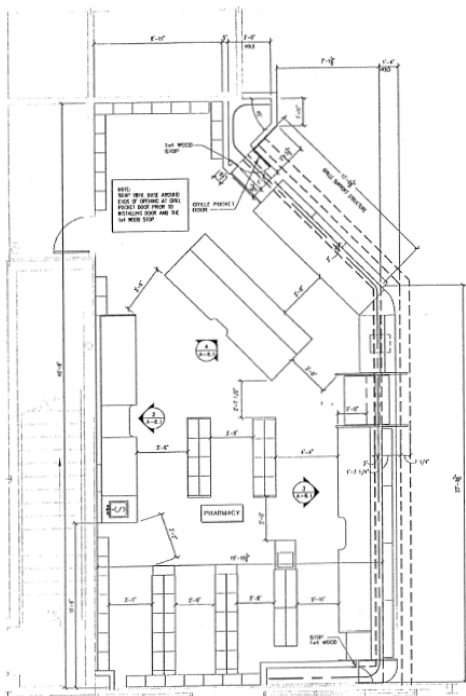

3031 14TH STREET, NW
WASHINGTON, DC 20009

SPACE HIGHLIGHTS

Suite Size
11,967 SF

Rental Rate
\$25.00/sf
Full Service

Term Through
03/31/2027

Available
Immediately

FOR MORE INFORMATION CONTACT:

Sophie Van Pelt
+1 202 471 3597