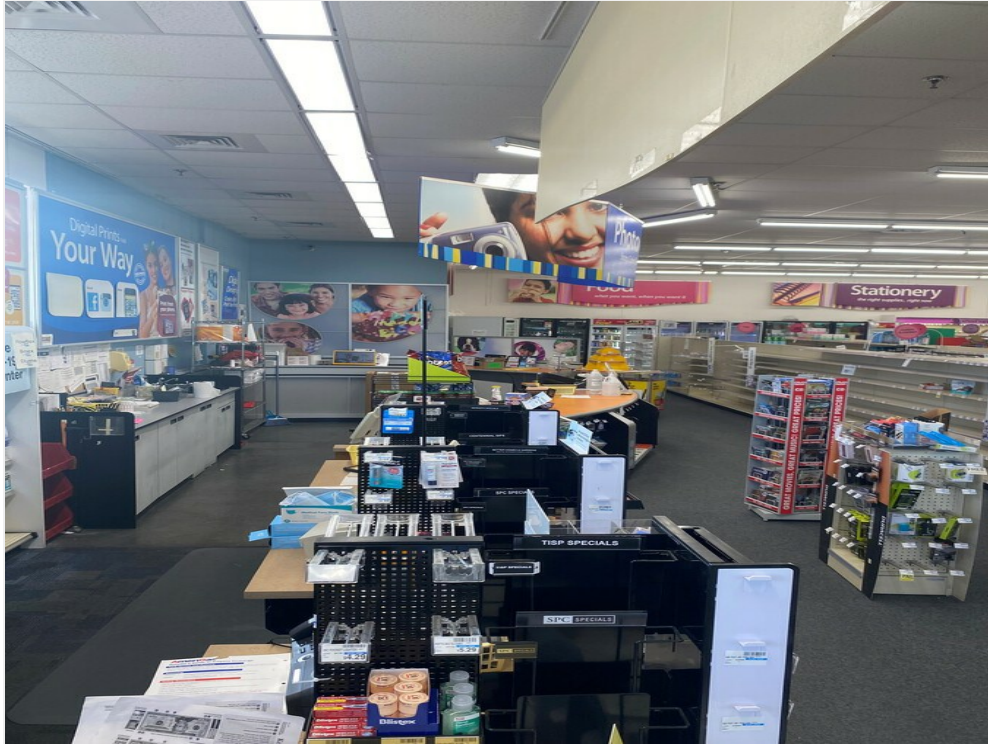

1502 Goodman Rd W

1502 Goodman Rd W, Horn Lake, MS 38637

Property Photos

CVS Interior