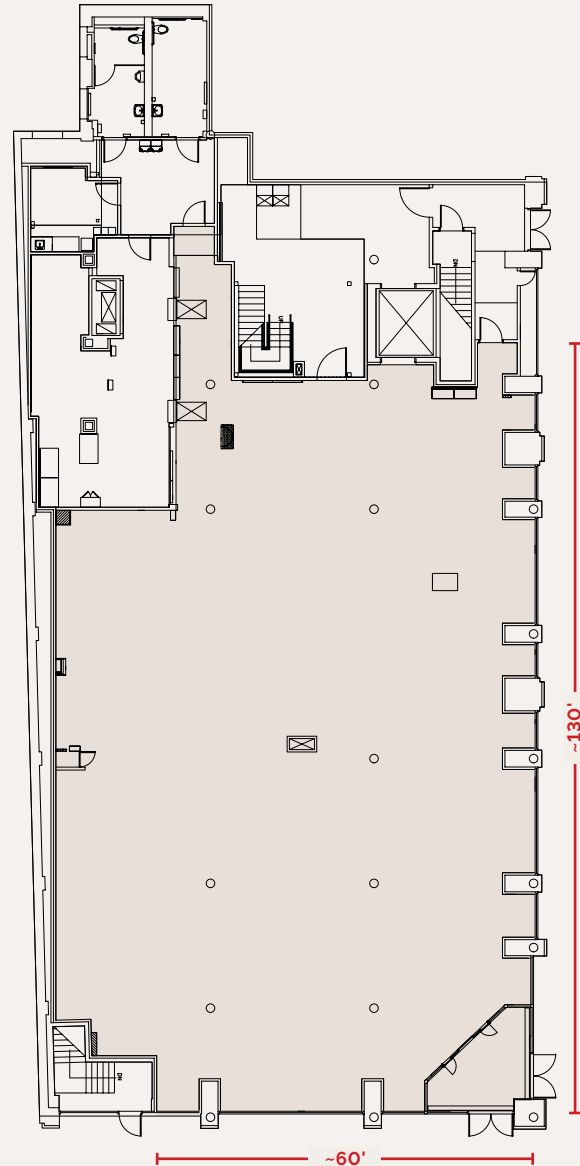

**GROUND FLOOR**  
**9,354 SF**

**CEILING HEIGHTS**  
**17' 10"**

**BASEMENT – STORAGE**  
**8,027 SF**

**CEILING HEIGHTS**  
**10'11"**

WEST 19TH STREET

AVENUE OF THE AMERICAS

LADIES MILE | NEW YORK CITY