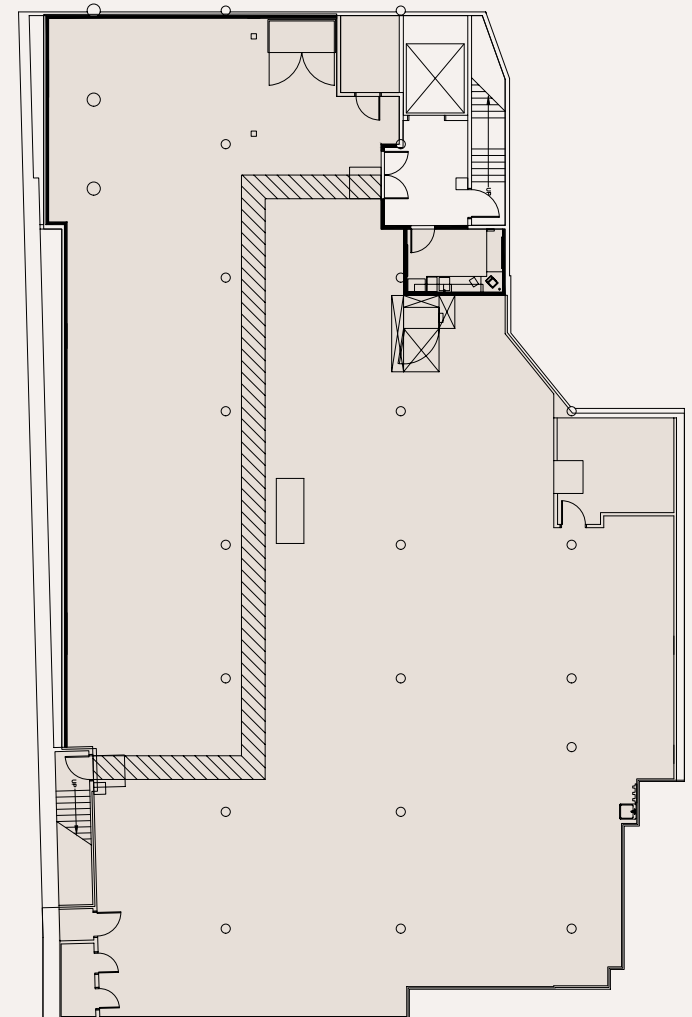

**GROUND FLOOR**  
**9,354 SF**

**CEILING HEIGHTS**  
**17' 10"**

**BASEMENT – STORAGE**  
**8,027 SF**

**CEILING HEIGHTS**  
**10'11"**

WEST 19TH STREET

AVENUE OF THE AMERICAS

LADIES MILE | NEW YORK CITY